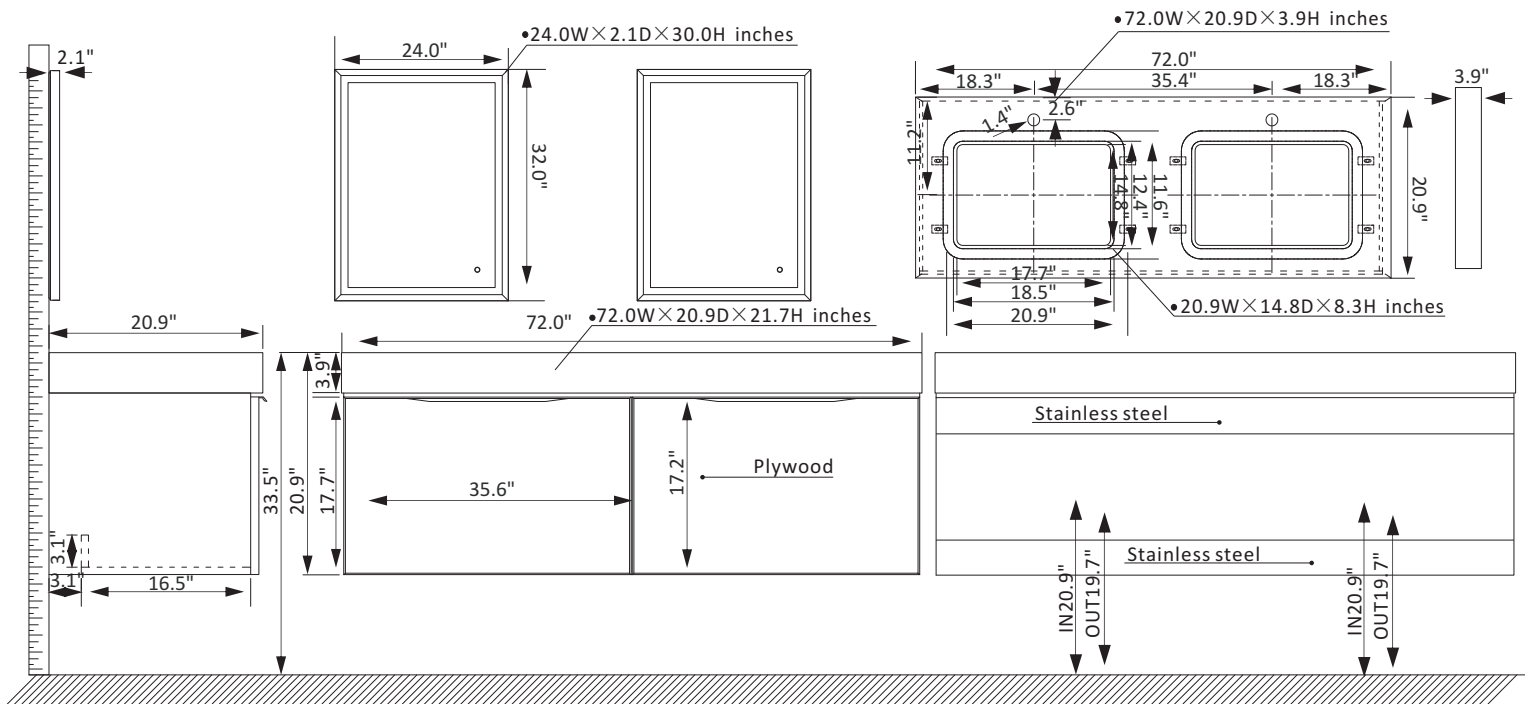

Vinnova Alicante Vanity Collection 701472-CB-SMB

Features

- Rugged stainless-steel cabinet construction with solid wood surface.
- Available in Classic Blue or Elegant Grey finish to complement your décor.
- Snow mountain-white stone top with beautiful natural veining.
- 2 soft-close, Superior quality hardware with large capacity wall with guardrail drawers to hold towels and toiletries.
- Brushed gold-finish hardware lends a touch of style and opulence.
- White rectangular ceramic undermount sink with overflow included.
- Double, rectangular LED mirrors coordinates perfectly with vanity.
- Pre-drilled and designed for easy plumbing and faucet installation.

** Does not include faucet, drain assembly, P-trap or backsplash*

VINNOVA
FASHION BATHROOM LIFE